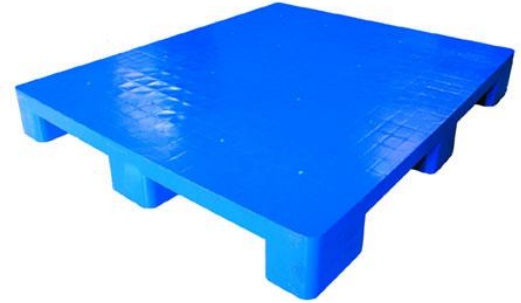

Plastic Pallets

Packaging Materials

“We Star in every Business”

Plastic Pallets

4 Way Entry Double Deck Pallets

Model No:	Size (mm)			Load Capacity (Kg)		
	Length	Width	Height	Static	Dynamic	Rack
SSDP01	1100	1100	150	3000	1000	1000
SSDP02	1200	1000	160	3000	1000	1000
SSDP03	1200	1000	125	3000	1000	1000
SSDP04	1200	1000	150	4000	800	800
SSDP05	1300	1100	165	4000	1000	1000

4 Way Entry Rackable Pallets

Model No:	Size (mm)			Load Capacity (Kg)		
	Length	Width	Height	Static	Dynamic	Rack
SSRP01	1100	1100	160	5000	1500	800
SSRP02	1200	1000	160	4000	750	750
SSRP03	1200	1200	160	4000	1000	1000
SSRP04	1300	1100	150	3000	1500	800

4 Way Entry Non Reversible Pallets (For Export)

Model No:	Size (mm)			Load Capacity (Kg)		
	Length	Width	Height	Static	Dynamic	Rack
SSRPE01	1100	1100	130	3000	1000	-N/A
SSRPE02	1200	800	130	3000	1000	-N/A
SSRPE03	1200	1000	160	3000	1000	-N/A

4 Way Entry Flat Bed Pallets

Model No:	Size (mm)			Load Capacity (Kg)		
	Length	Width	Height	Static	Dynamic	Rack
SSFP01	1000	800	150	4000	1000	-N/A
SSFP02	1000	1000	150	4000	1000	-N/A
SSFP03	1200	1000	150	4000	1000	-N/A
SSFP04	1200	1200	150	4000	1000	-N/A